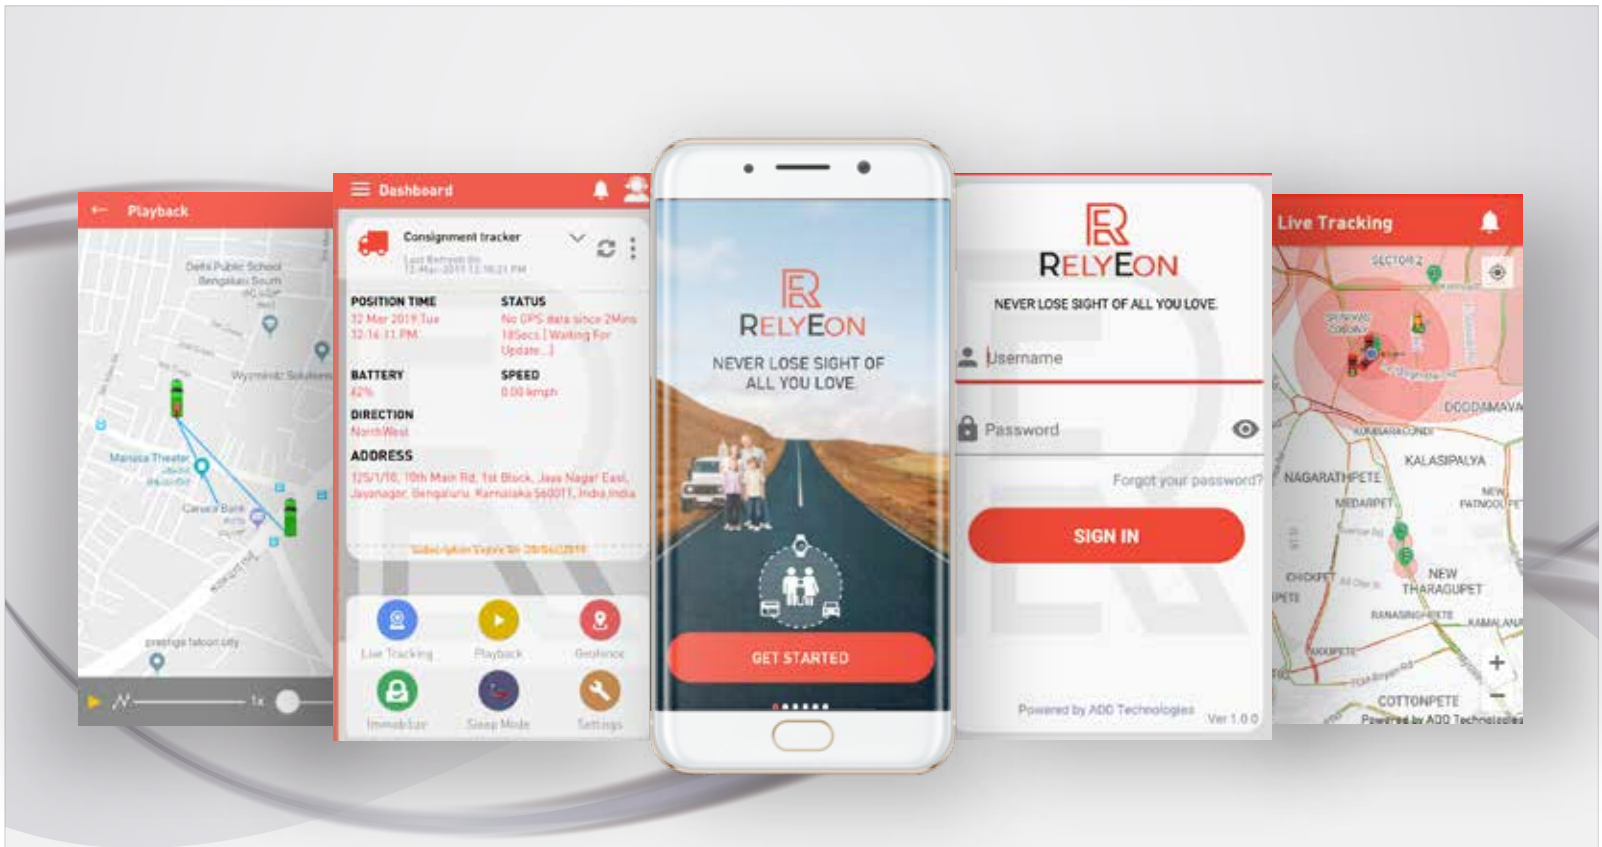

GPS SOLUTIONS

SECURING YOUR WORLD THROUGH TECHNOLOGY

RelyEon Consignment Tracker is a state of the art GPS tracking solution ensuring the safety of your shipment by offering accurate location data in real-time. Any mala fide attempts to open the consignments can be notified to the registered users. Also available with Light Sensors, Door Sensors and Camera.

REAL TIME TRACKING

Instantly locate your consignment anytime, anywhere using this feature. User can compare route taken with shortest route available

PORTABLE AND RE-USABLE

Allows users to re-use the portable device after the last consignment reaches destination

LIGHT SENSORS

Triggers alert for attempt to open the door or try to break in to the container

GEO-FENCING

Geo-fencing triggers alerts to registered numbers when device moves from defined geographical area